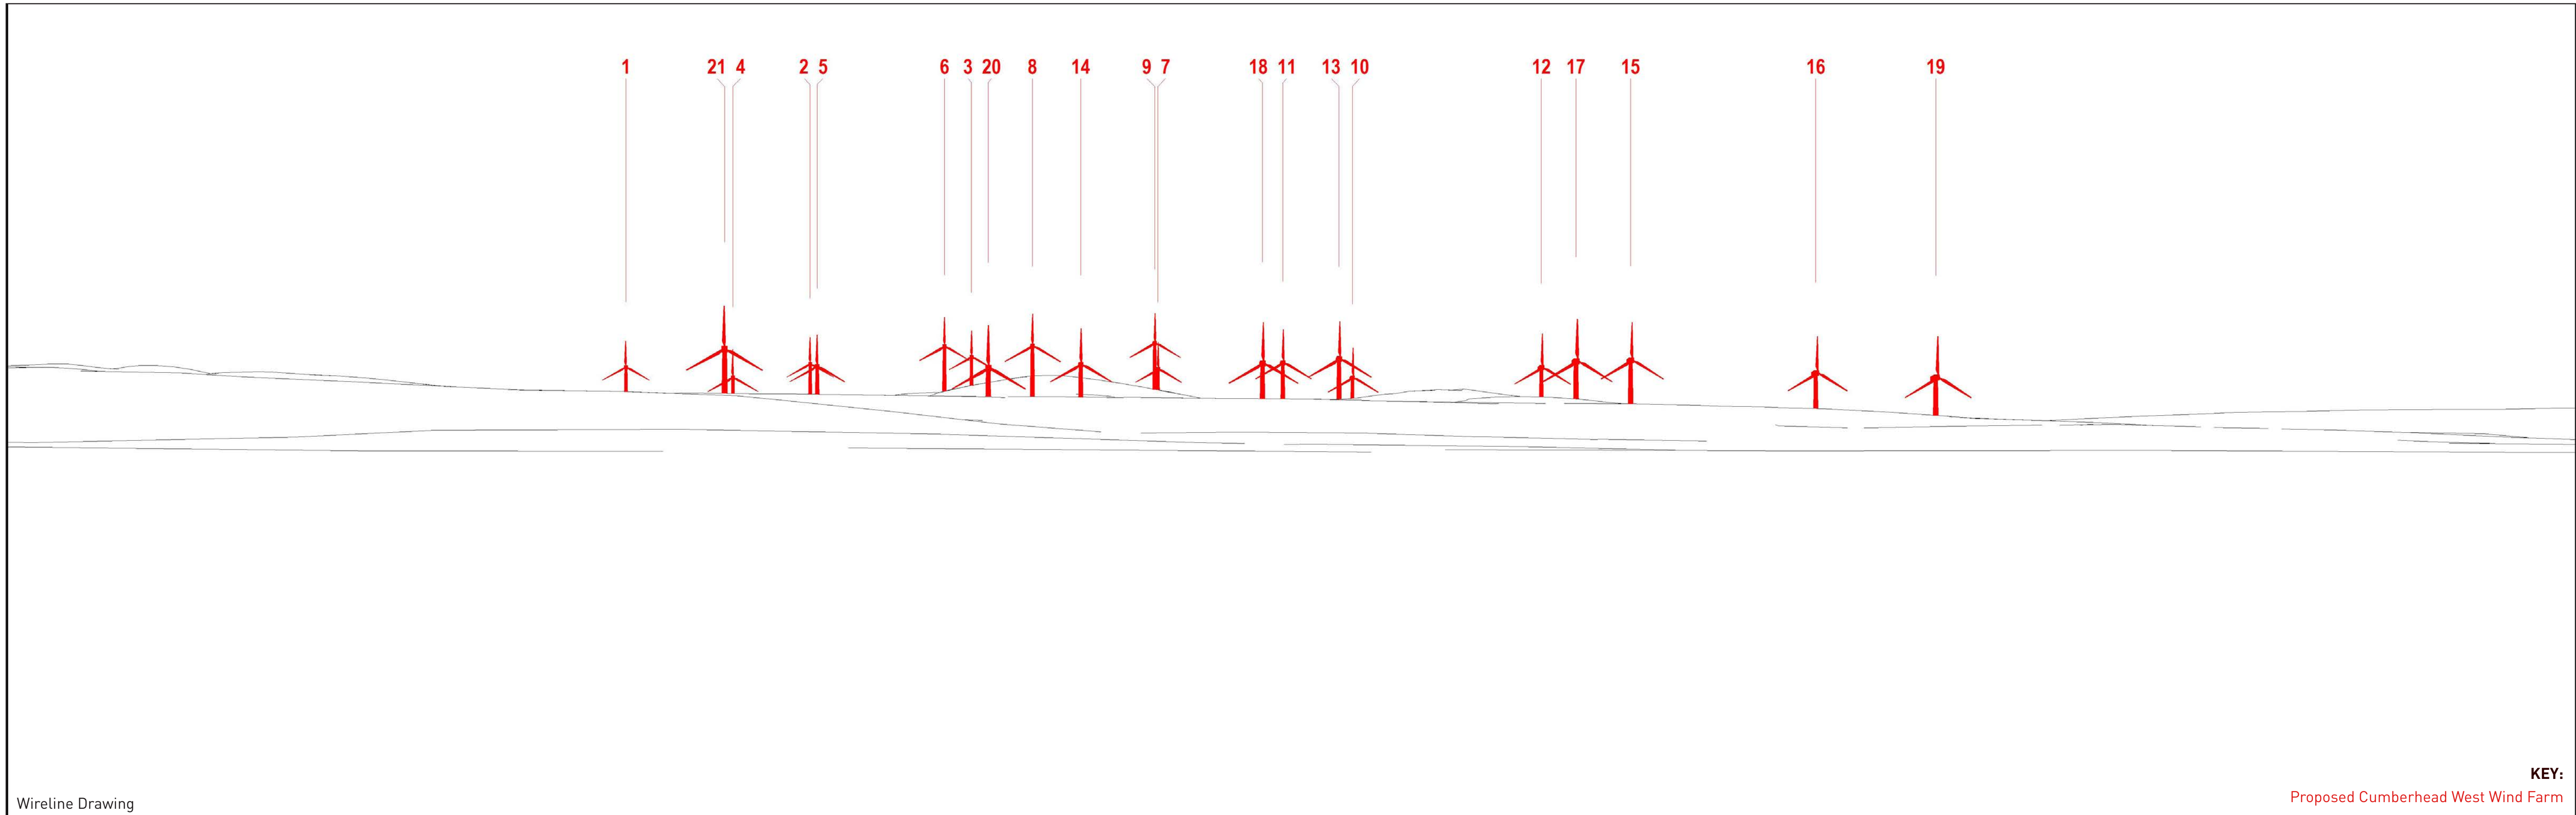

Distance to nearest turbine: 4713m (T20)
Bearing to centre of photograph: 259.65°

Angle of view: 90° (cylindrical)
Principal distance: 500mm

Camera: Canon EOS 5D Mark III
Lens: 50mm Fixed Focal Lens
Height: 1.5m
Date & Time: 06/09/2020 11:45

Cumulative Wireline Drawing
Figure 6.37 (sheet B)
Viewpoint 1: Coalburn, Muirburn Place
CUMBERHEAD WEST WIND FARM

Viewpoint Information
 OS Reference: E 281169, N 635550
 Ground level: 220m (AOD)

Distance to nearest turbine: 4713m (T20)
Bearing to centre of photograph: 259.65°

Angle of view: 90° (cylindrical)
Principal distance: 500mm

Camera: Canon EOS 5D Mark III
Lens: 50mm Fixed Focal Lens
Height: 1.5m
Date & Time: 06/09/2020 11:45

Wireline Drawing

KEY:

Proposed Cumberhead West Wind Farm

Distance to nearest turbine: 4713m (T20)
Bearing to centre of photograph: 261.35°

Angle of view: 53.5° (planar)
Principal distance: 812.5mm
Paper size: 841 x 297 mm (half A1)
Correct printed image size: 820 x 260mm