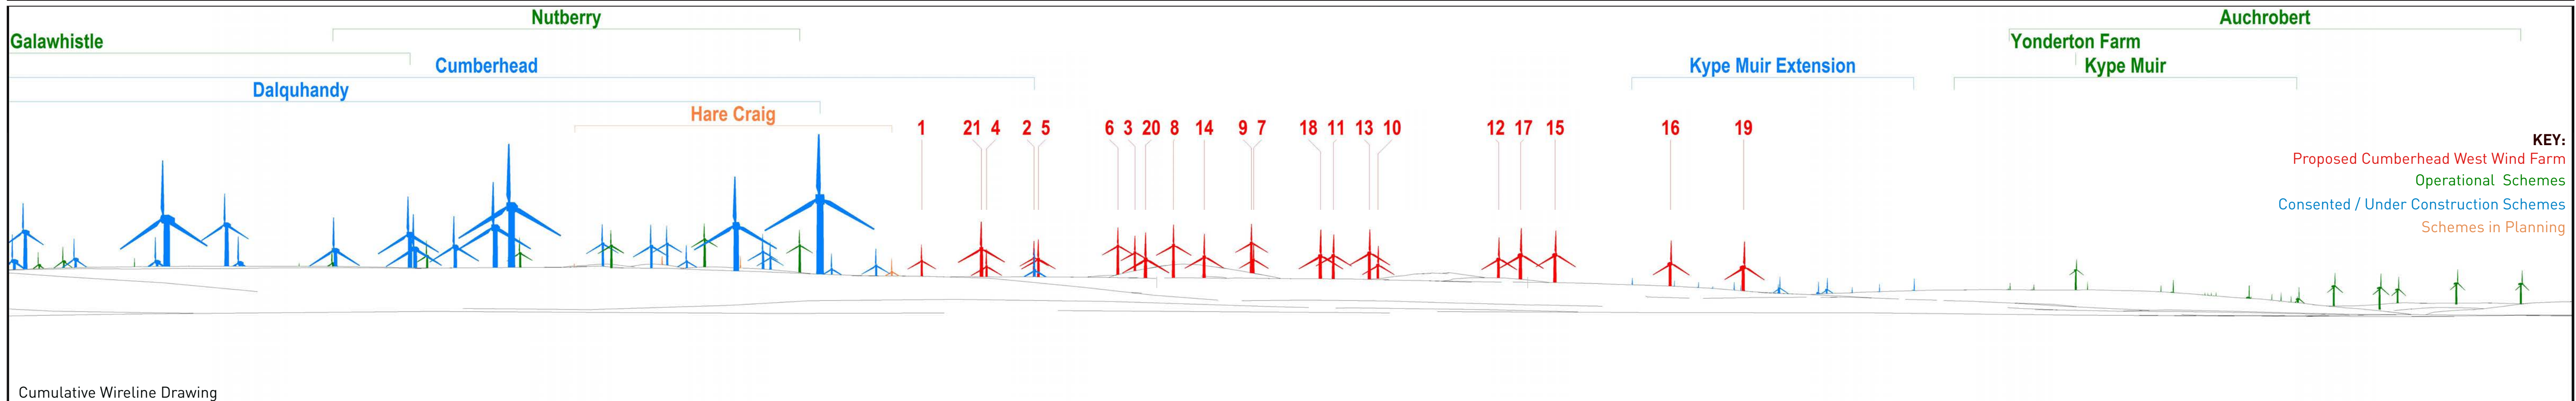

Baseline Photograph

Future Baseline Photograph (Showing consented schemes digitally added)

Figure 6.37 (sheet A)
Viewpoint 1: Coalburn, Muirburn Place
CUMBERHEAD WEST WIND FARM

Viewpoint Information
OS Reference: E 281169, N 635550
Ground level: 220m (AOD)

Distance to nearest turbine: 4713m (T20)
Bearing to centre of photograph: 259.65°

Angle of view: 90° (cylindrical)
Principal distance: 500mm

Camera: Canon EOS 5D Mark III
Lens: 50mm Fixed Focal Lens
Height: 1.5m
Date & Time: 06/09/2020 11:45

Cumulative Wireline Drawing
Figure 6.37 (sheet B)
Viewpoint 1: Coalburn, Muirburn Place
CUMBERHEAD WEST WIND FARM

Viewpoint Information
 OS Reference: E 281169, N 635550
 Ground level: 220m (AOD)

Distance to nearest turbine: 4713m (T20)
Bearing to centre of photograph: 259.65°

Angle of view: 90° (cylindrical)
Principal distance: 500mm

Camera: Canon EOS 5D Mark III
Lens: 50mm Fixed Focal Lens
Height: 1.5m
Date & Time: 06/09/2020 11:45

Wireline Drawing

KEY:

Proposed Cumberhead West Wind Farm